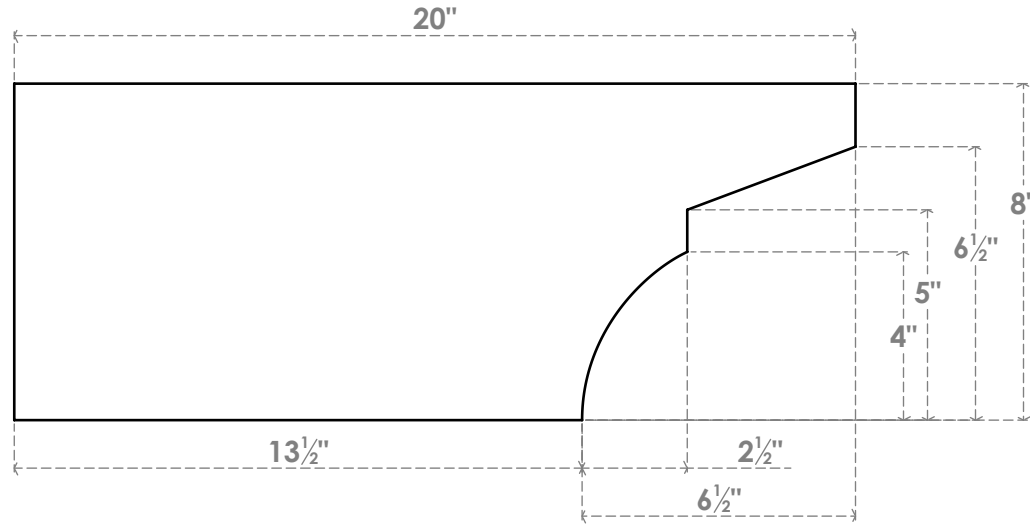

RFTP03X08X20MON

3"W X 8"H X 20"L MONTEREY ARCHITECTURAL GRADE PVC RAFTER TAIL

SIDE PROFILE

ISOMETRIC

FRONT PROFILE

EKENA MILLWORK
 2300 WEST MAIN ST.
 CLARKSVILLE, TX 75426
 TOLL FREE: 866-607-0453
 WWW.EKENAMILLWORK.COM