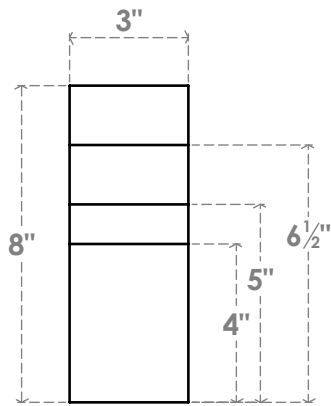

RFTP03X08X20MON

3"W X 8"H X 20"L MONTEREY ARCHITECTURAL GRADE PVC RAFTER TAIL

SIDE PROFILE

ISOMETRIC

FRONT PROFILE

EKENA MILLWORK
 2300 WEST MAIN ST.
 CLARKSVILLE, TX 75426
 TOLL FREE: 866-607-0453
 WWW.EKENAMILLWORK.COM